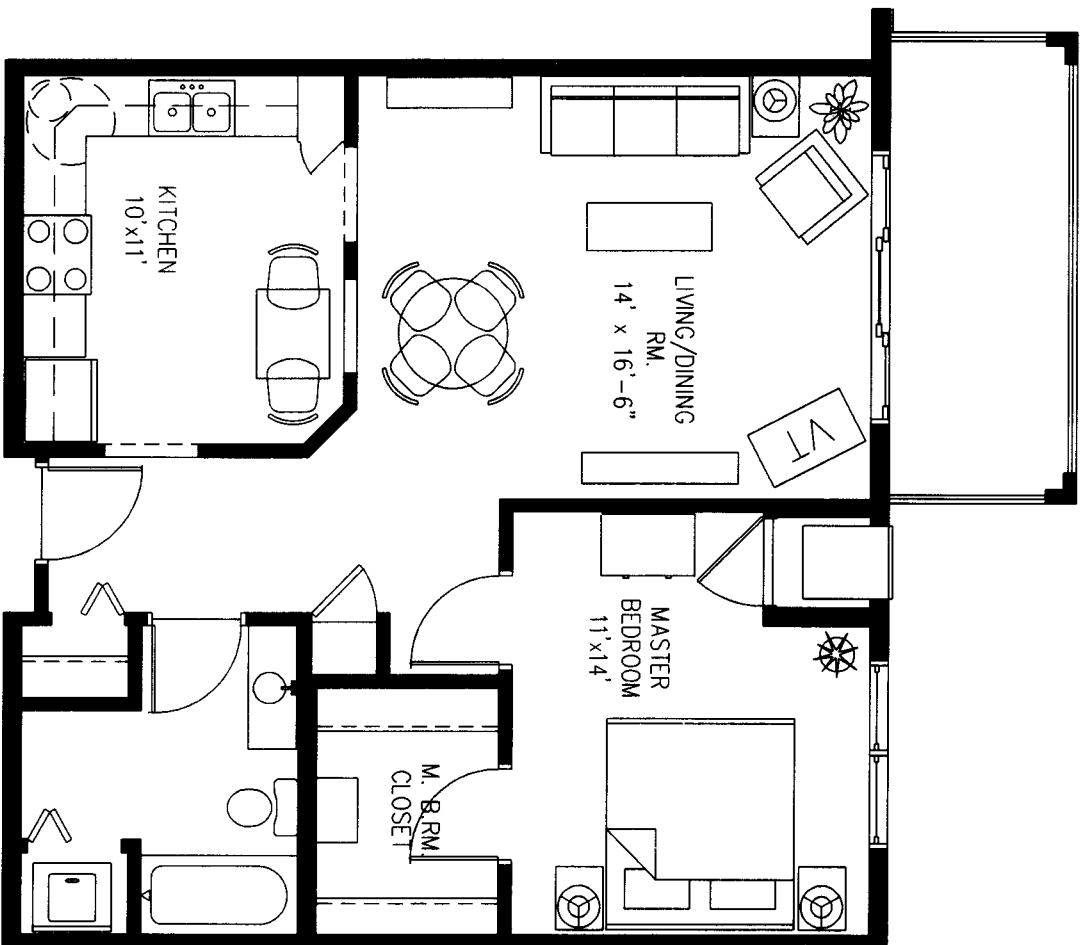

CARDINAL POINTE OF FARIBAULT

ONE BEDROOM UNIT (ONE BATH)
 Appox. 784 Sq. Ft.

"Wren"

(NOT FINALIZED)
 (ACTUAL DIMENSIONS WILL VARY)

POPE
 ASSOCIATES
 ARCHITECTS

1255 Energy Park Drive
 St. Paul, MN 55108-5116
 Pk. (651) 642-9200
 Fax (651) 642-1101