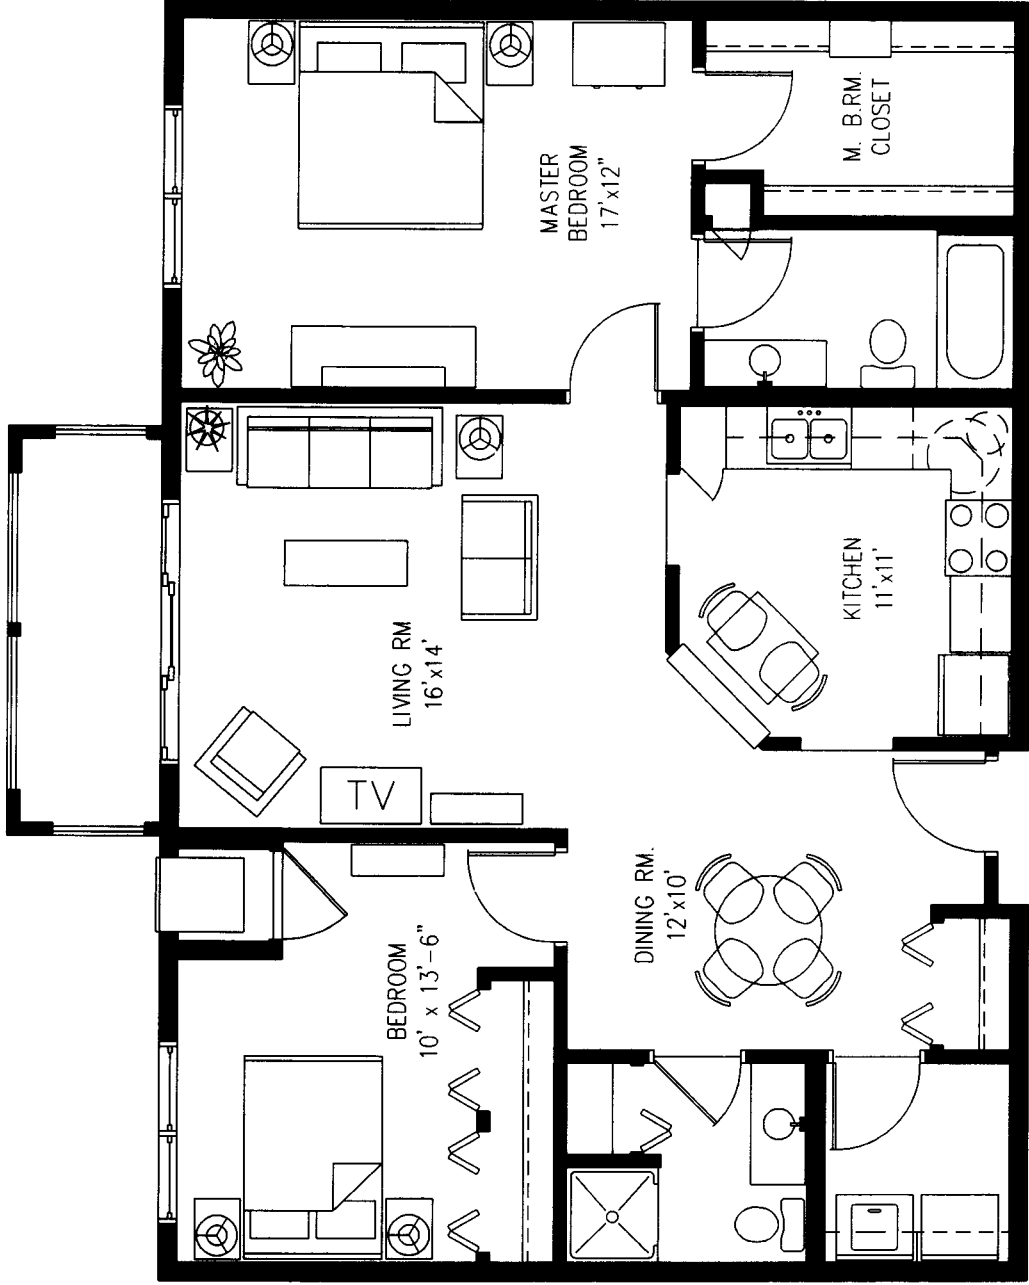

CARDINAL POINTE OF FARIBAULT

TWO BEDROOM UNIT (TWO BATHS)
 Approx. 1,143 Sq. Ft.

"Robin"

POPE
 ASSOCIATES
 ARCHITECTS

1255 Energy Park Drive
 St. Paul, MN 55086-3118
 Ph. (651) 642-9200
 Fax. (651) 642-1101

(NOT FINALIZED)
 (ACTUAL DIMENSIONS WILL VARY)